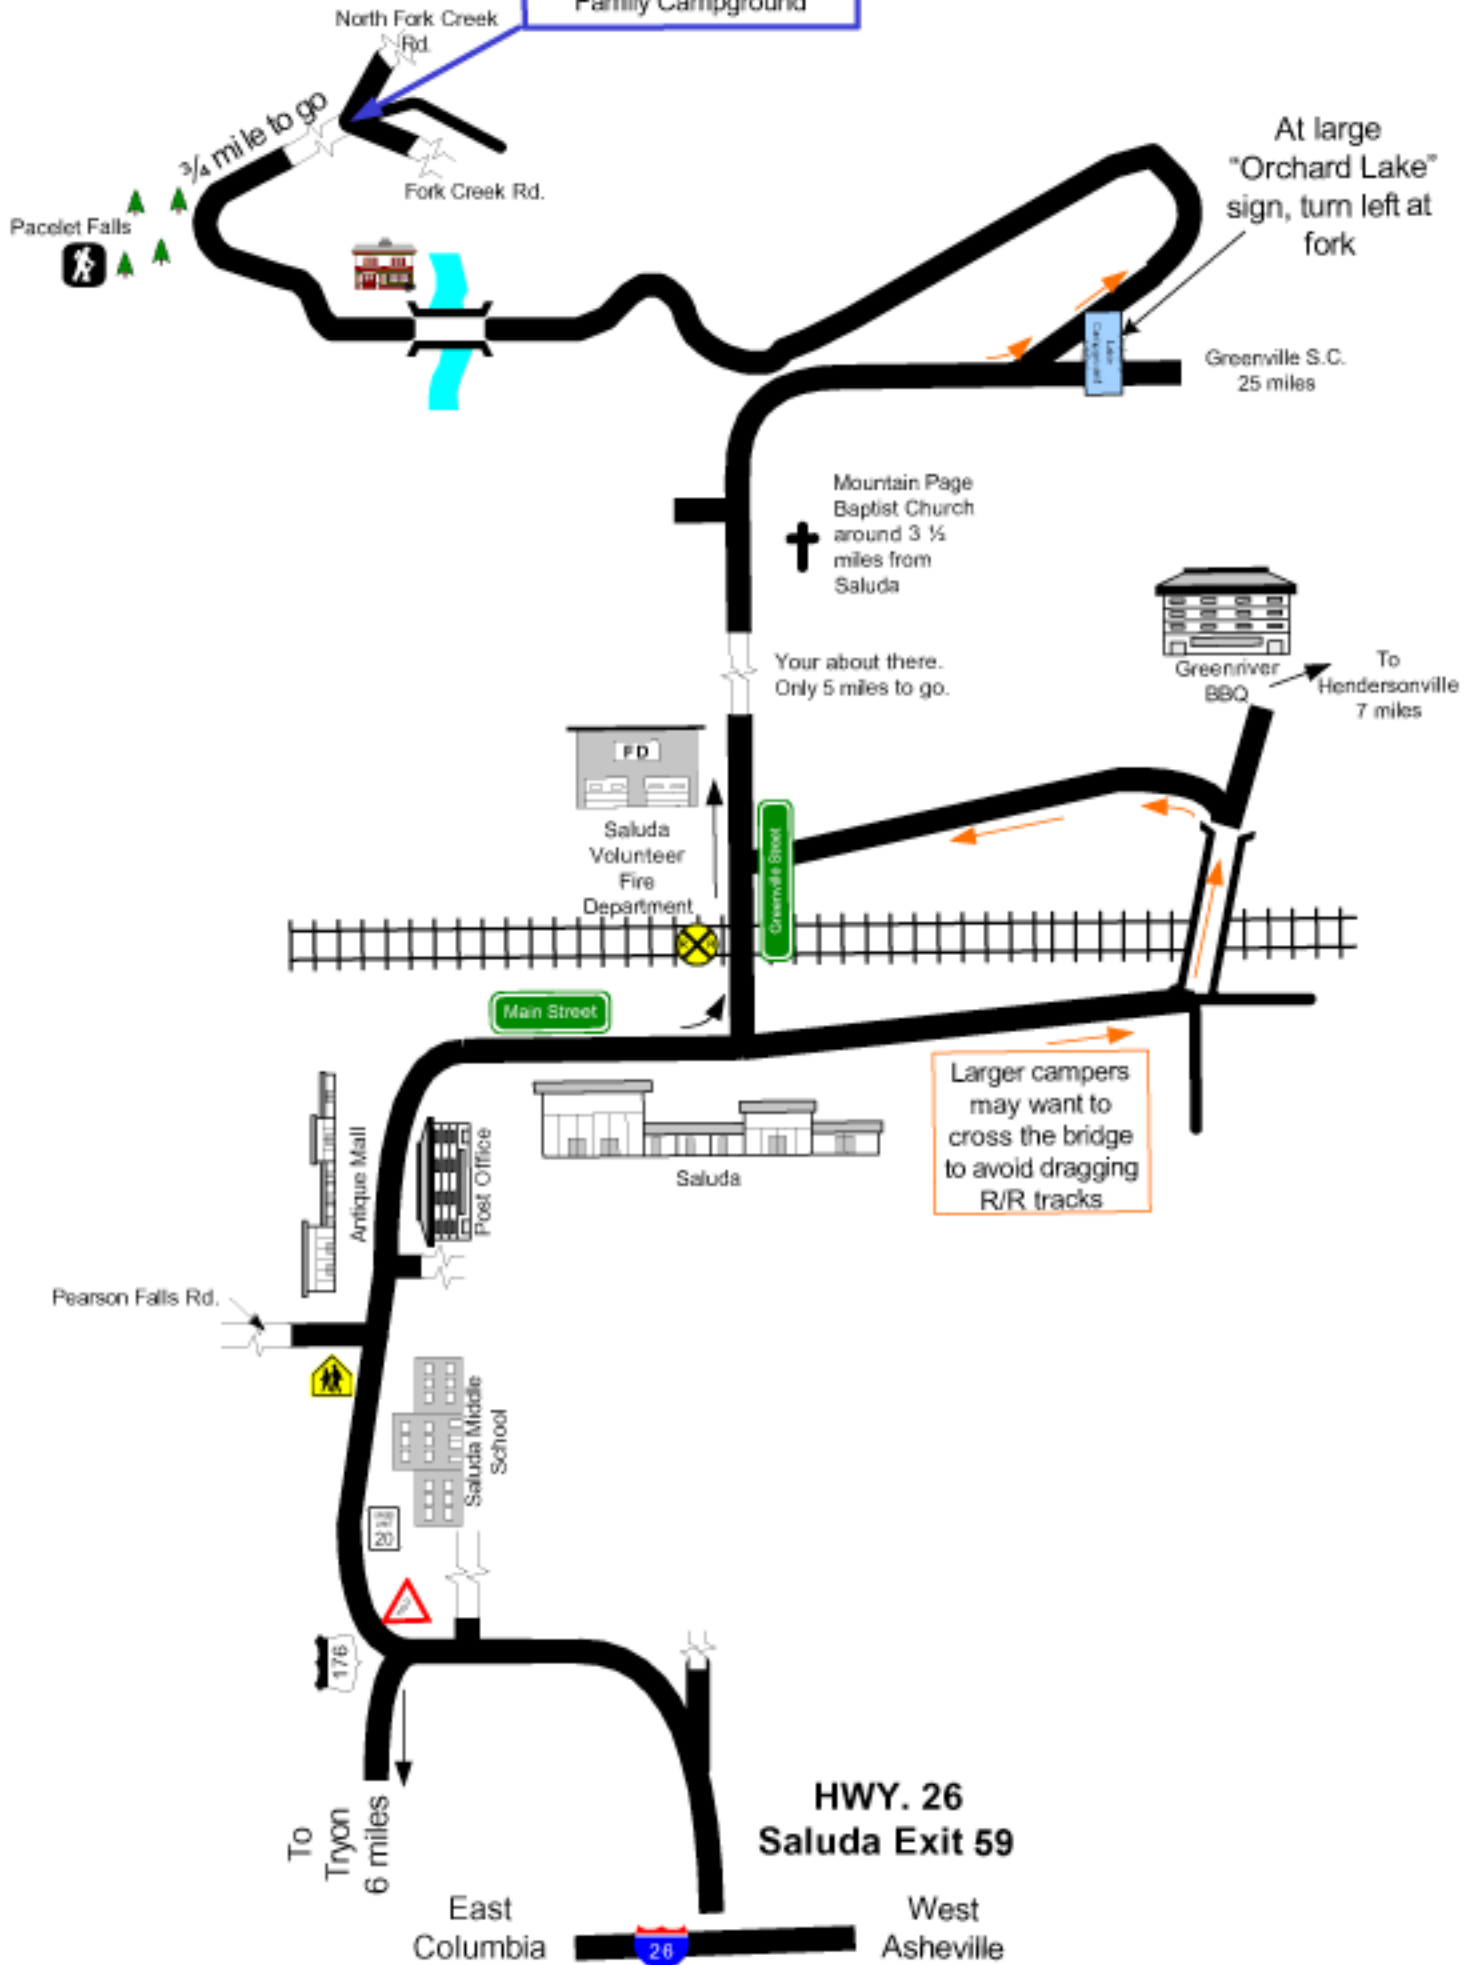

Welcome to Orchard Lake Family Campground

HWY. 26 Saluda Exit 59

East Columbia West Asheville