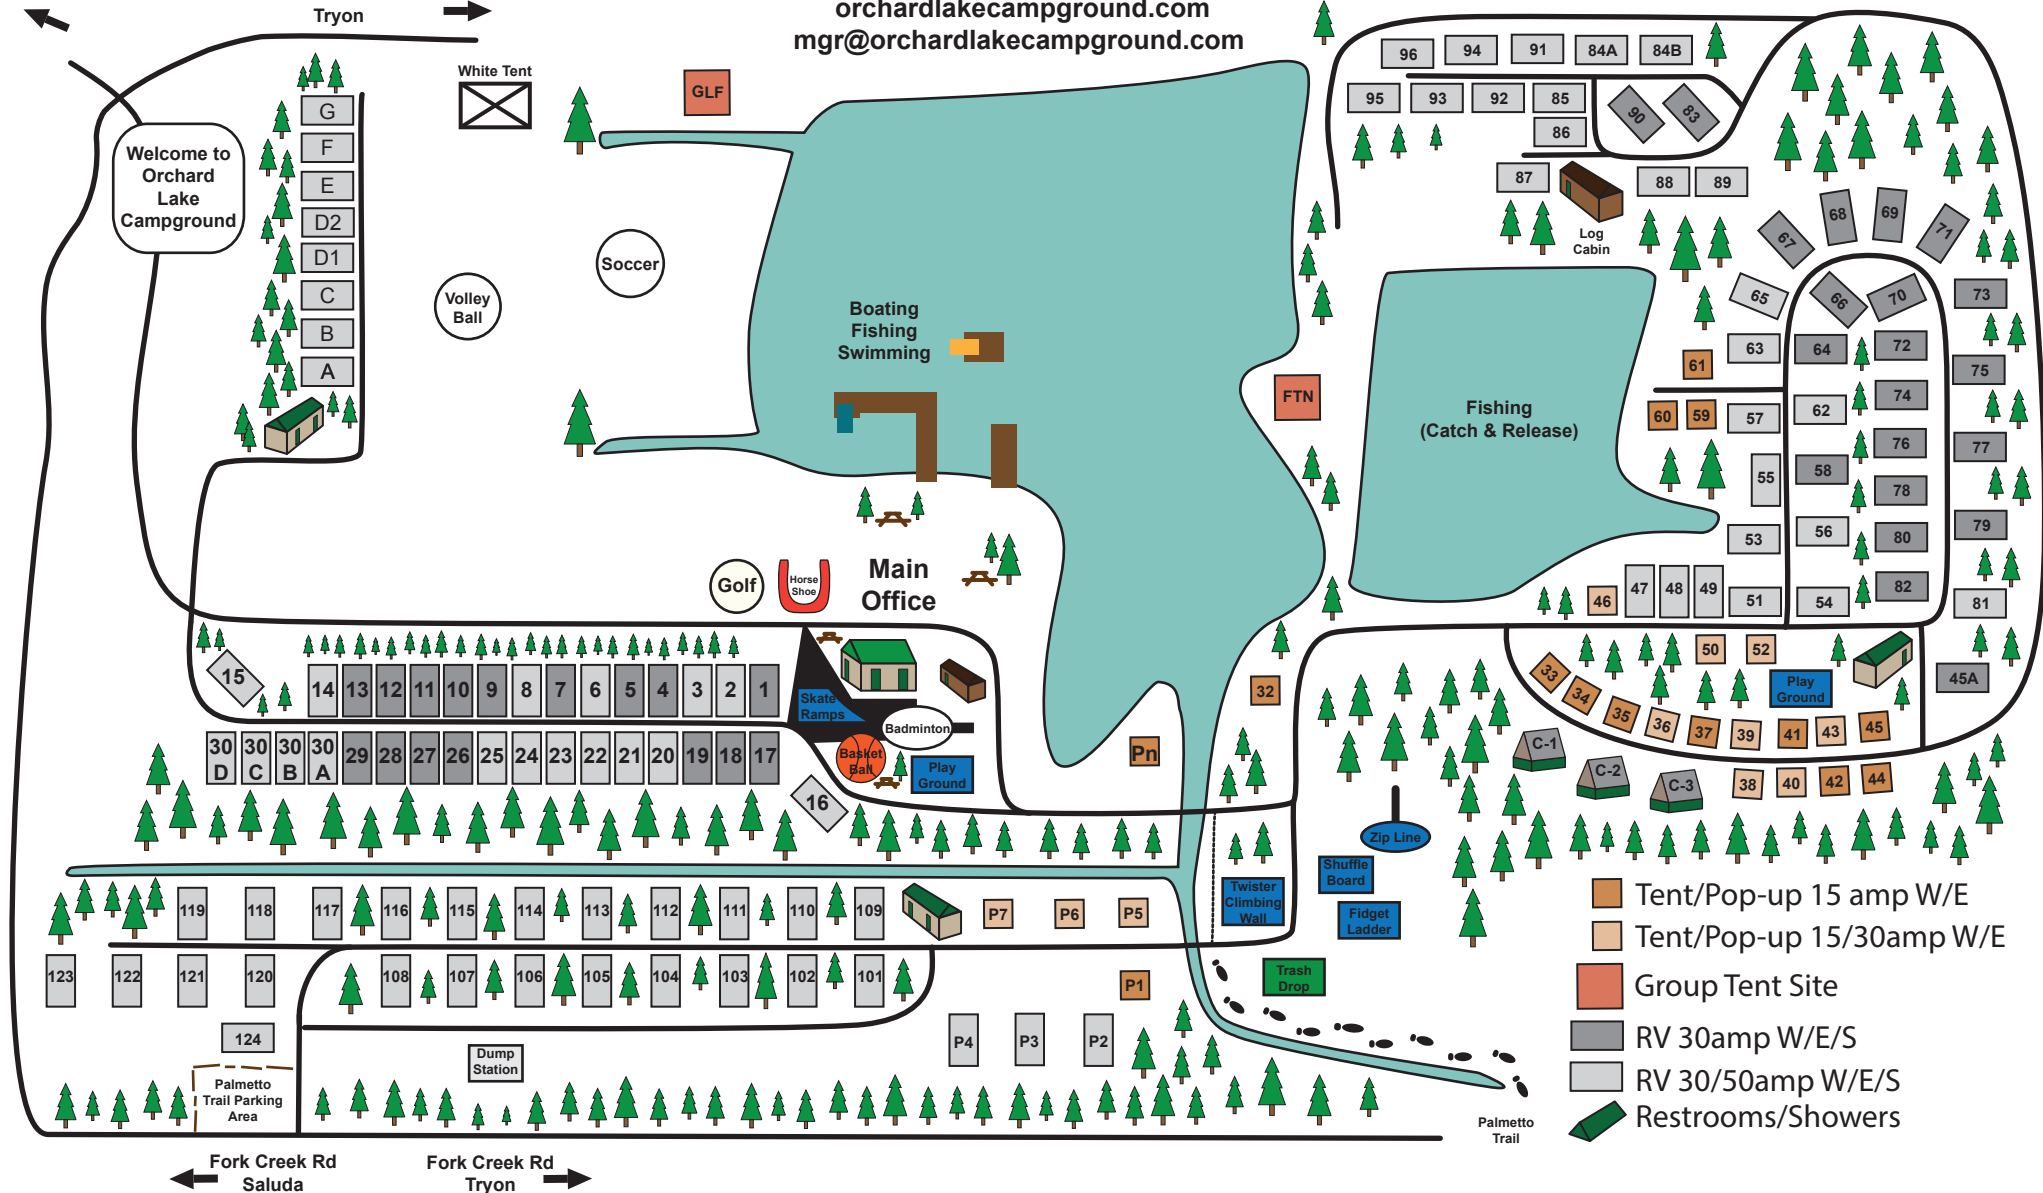

460 Orchard Lake Road
Saluda, NC 28773
(828)-749-3901

orchardlakecampground.com
mgr@orchardlakecampground.com

Mine Mtn. Rd
Saluda

West Fork Creek Rd
Tryon

- Tent/Pop-up 15 amp W/E
- Tent/Pop-up 15/30amp W/E
- Group Tent Site
- RV 30amp W/E/S
- RV 30/50amp W/E/S
- Restrooms/Showers